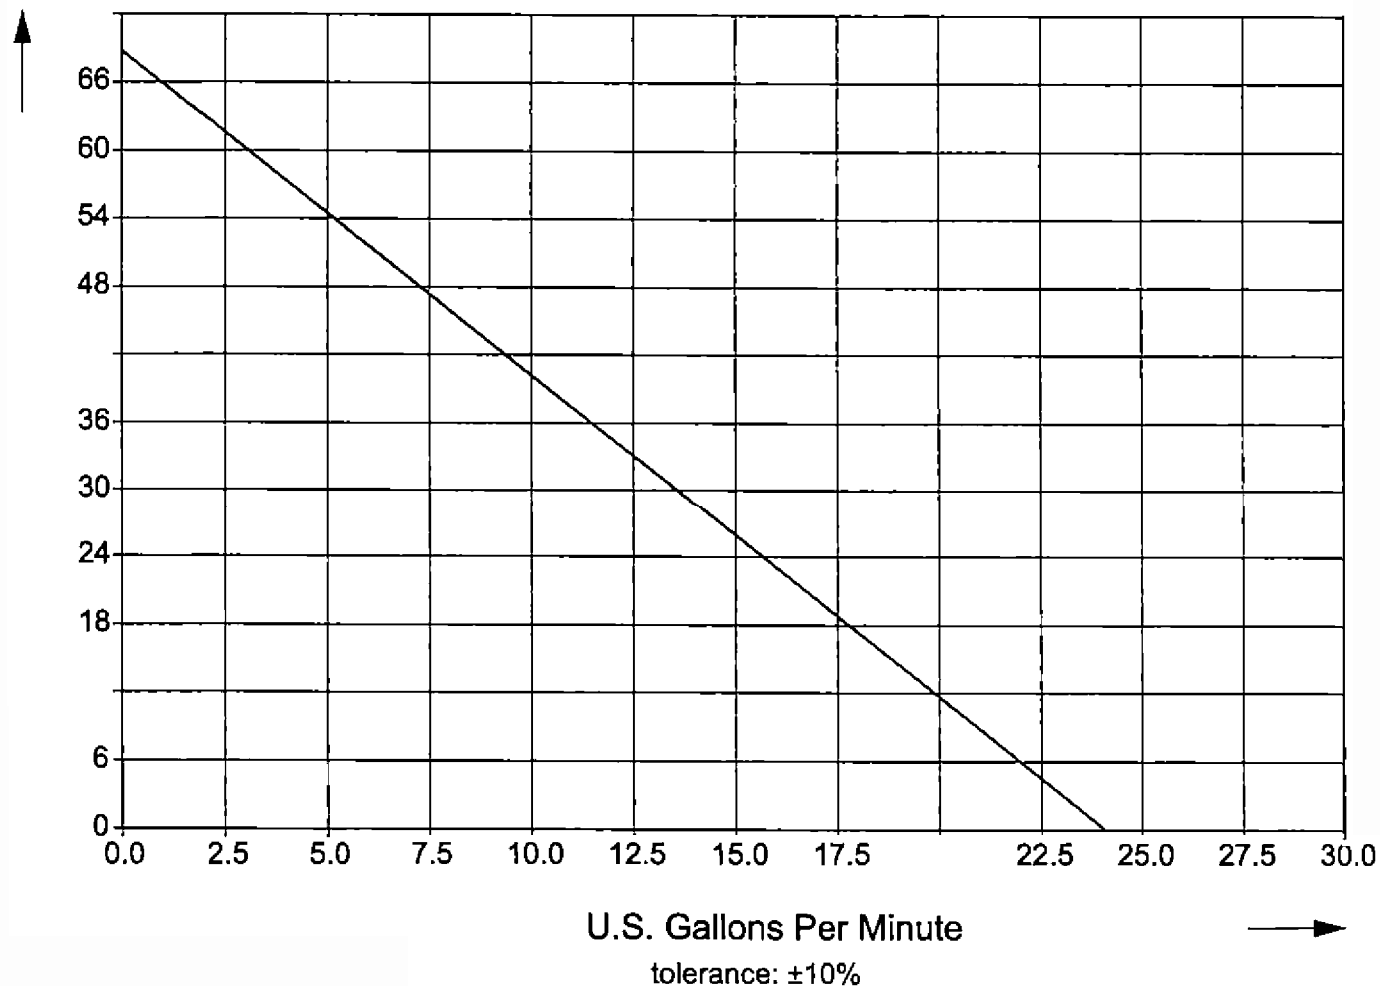

Performance Curve

Pump: MMS-PVDF 41-L HC
MSL-PVDF 41-L HC
Motor: B28

Performance Curve

Pump: MMS-PVDF 41-R HC
MSL-PVDF 41-R HC
Motor: B28

www.Lutzpumps.com email: Lutzpumps@mindspring.com
Lutz Pumps Inc., 1160 Beaver Run Road, Norcross, Georgia 30093 1-800-843-3901/770-925-1222 Fax: 770-923-0334