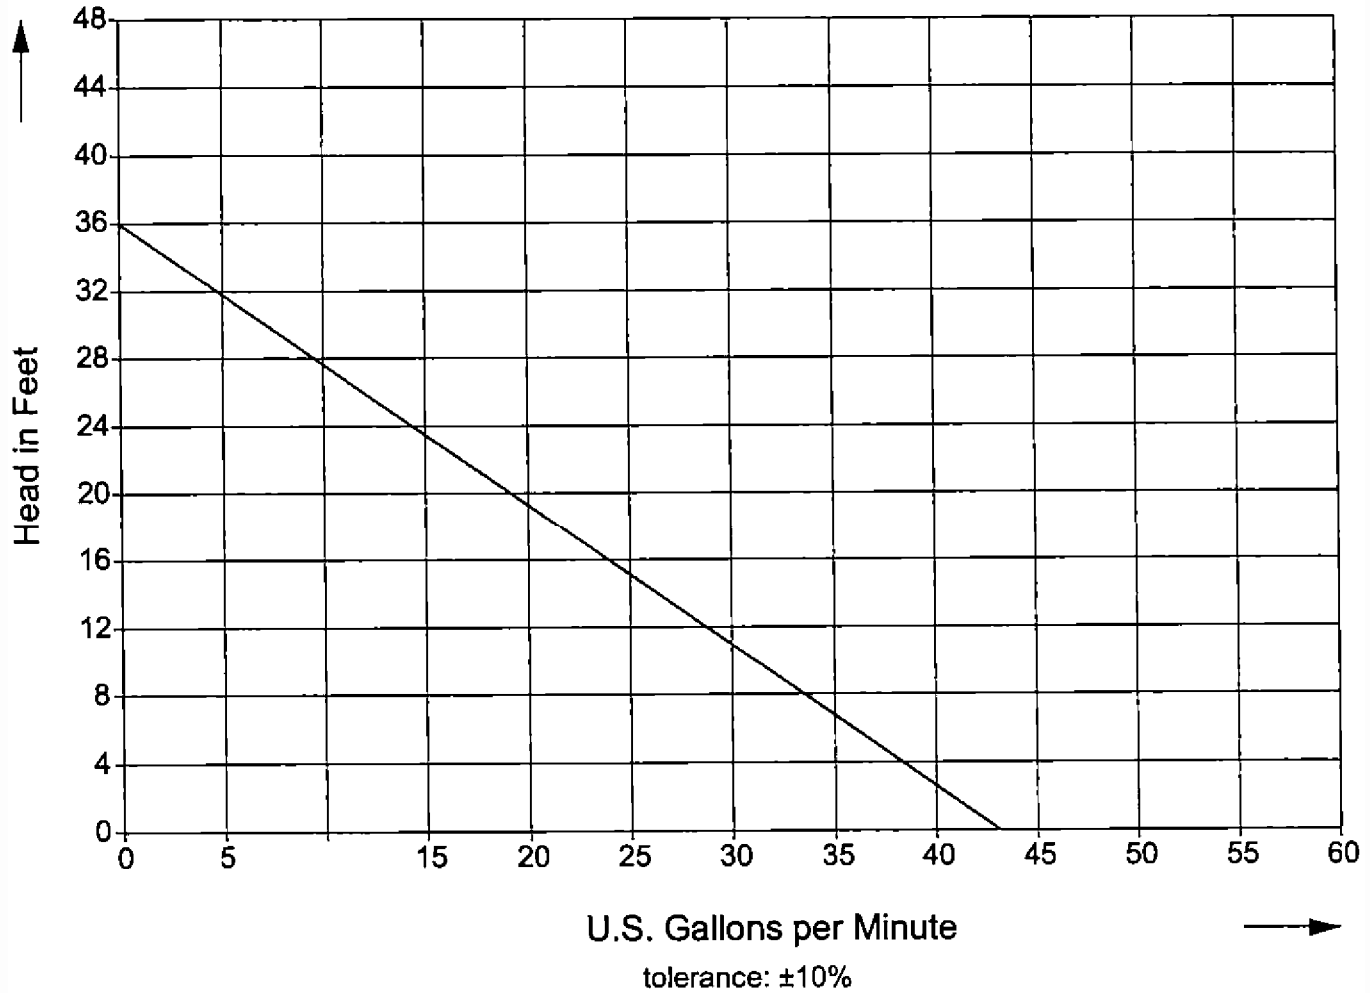

Performance Curve

Pump: MMS-PVDF 41-L HC
MSL-PVDF 41-L HC
Motor: B28

Performance Curve

Pump: MMS-PVDF 41-R HC
MSL-PVDF 41-R HC
Motor: B28

www.Lutzpumps.com email: Lutzpumps@mindspring.com
Lutz Pumps Inc., 1160 Beaver Run Road, Norcross, Georgia 30093 1-800-843-3901/770-925-1222 Fax: 770-923-0334