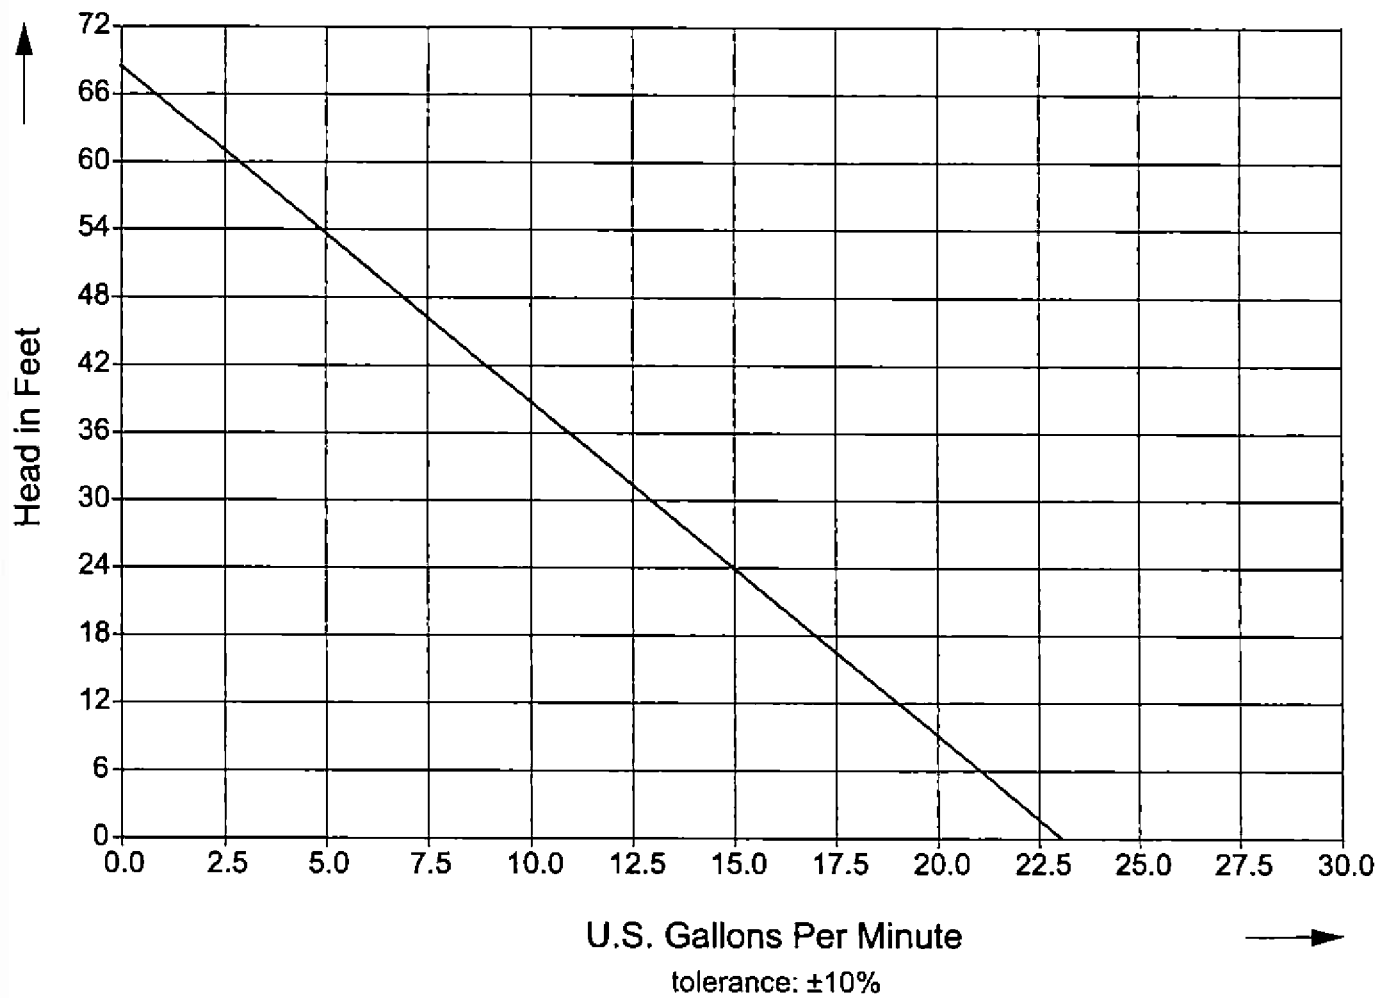

Performance Curve

Pump: MMS-PP 41-L SS/HC
MSL-PP 41-L SS/HC
Motor: B28

Performance Curve

Pump: MMS-PP 41-R SS/HC
MSL-PP 41-R SS/HC
Motor: B28

www.Lutzpumps.com email: Lutzpumps@mindspring.com
Lutz Pumps Inc., 1160 Beaver Run Road, Norcross, Georgia 30093 1-800-843-3901/770-925-1222 Fax: 770-923-0334