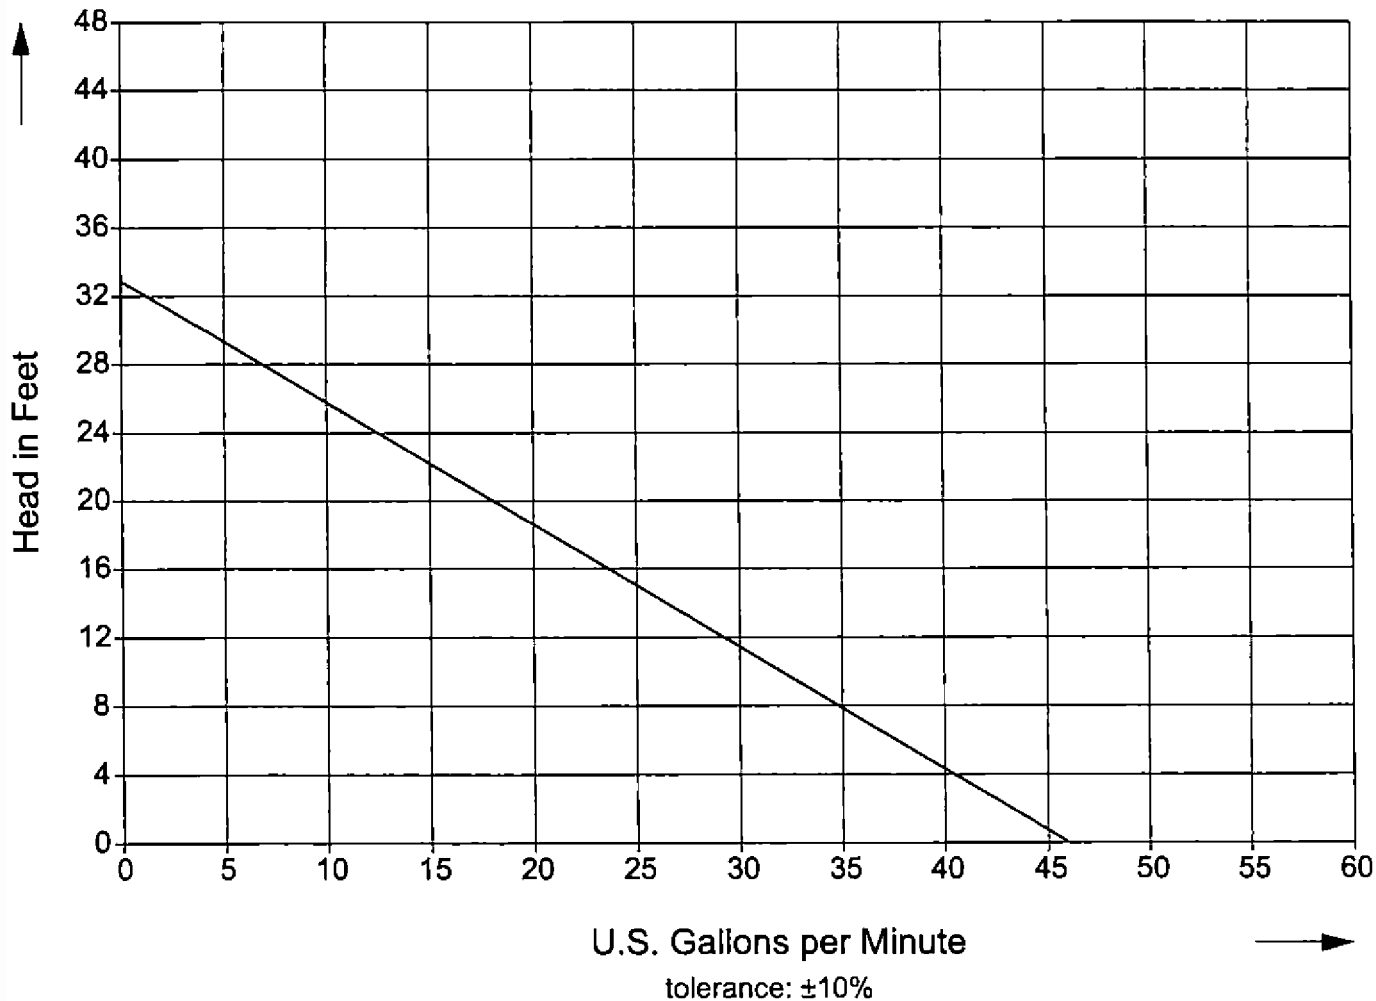

Performance Curve

Pump: MMS-PP 41-L SS/HC
MSL-PP 41-L SS/HC
Motor: B28

Performance Curve

Pump: MMS-PP 41-R SS/HC
MSL-PP 41-R SS/HC
Motor: B28

www.Lutzpumps.com email: Lutzpumps@mindspring.com
Lutz Pumps Inc., 1160 Beaver Run Road, Norcross, Georgia 30093 1-800-843-3901/770-925-1222 Fax: 770-923-0334